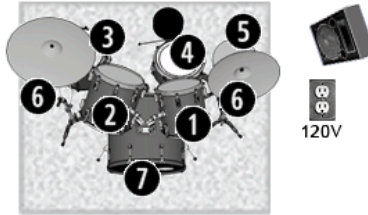

SAGE GLOBAL ENTERTAINMENT