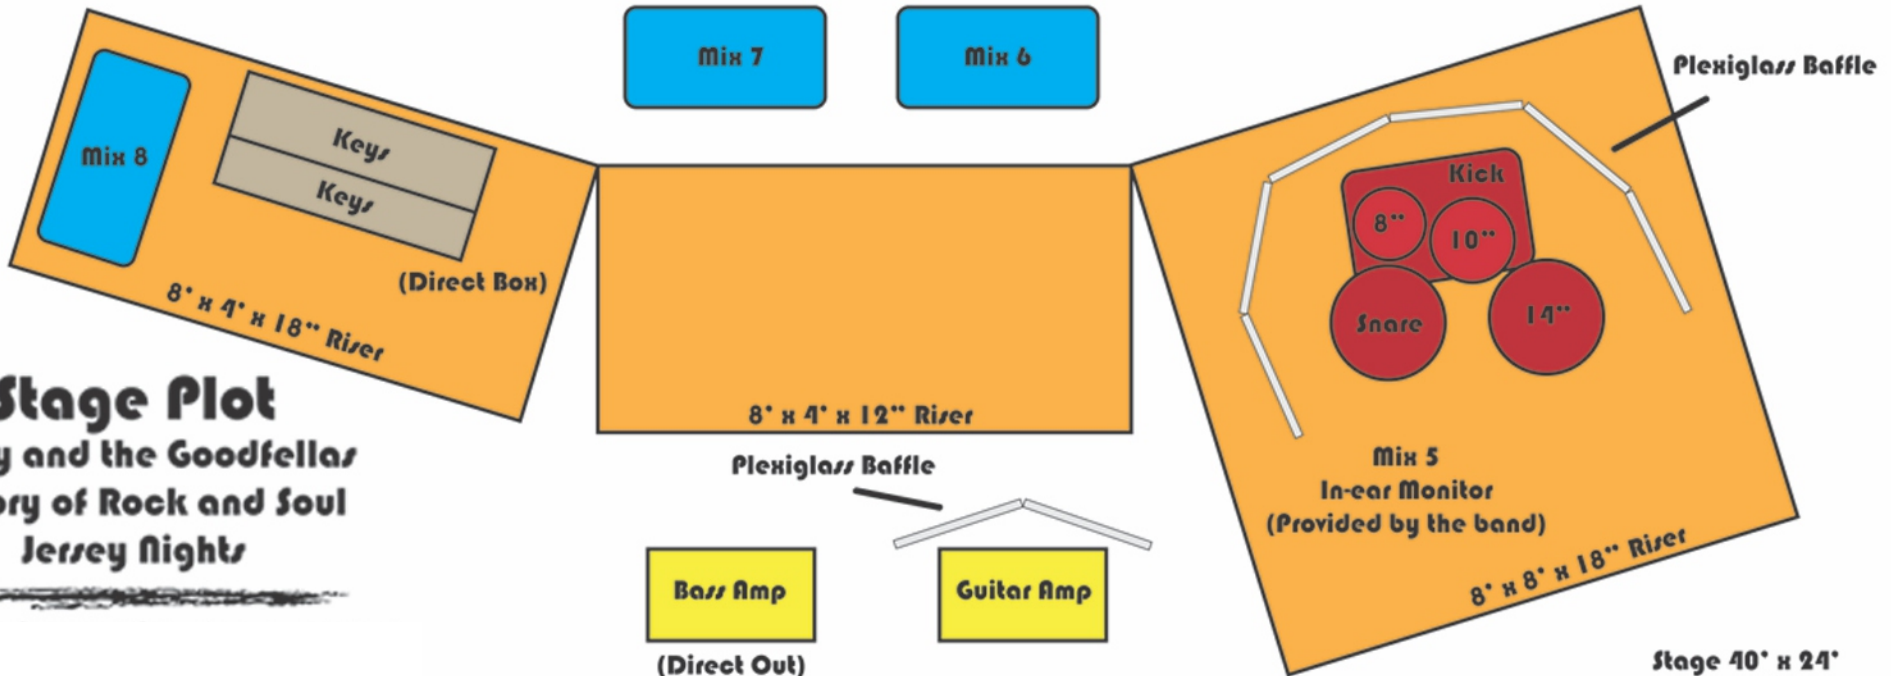

Wireless Mic 1  
Marty

Mix 7

Mix 6

Mix 8

Keys

Keys

(Direct Box)

8' x 4' x 18" Riser

8' x 4' x 12" Riser

Plexiglass Baffle

Bass Amp

(Direct Out)

Guitar Amp

Mix 5

In-car Monitor

(Provided by the band)

8' x 8' x 18" Riser

Plexiglass Baffle

8"

10"

Snare

14"

Kick

# Stage Plot

Pauly and the Goodfellas  
History of Rock and Soul  
Jersey Nights

Stage 40' x 24'  
Size varies