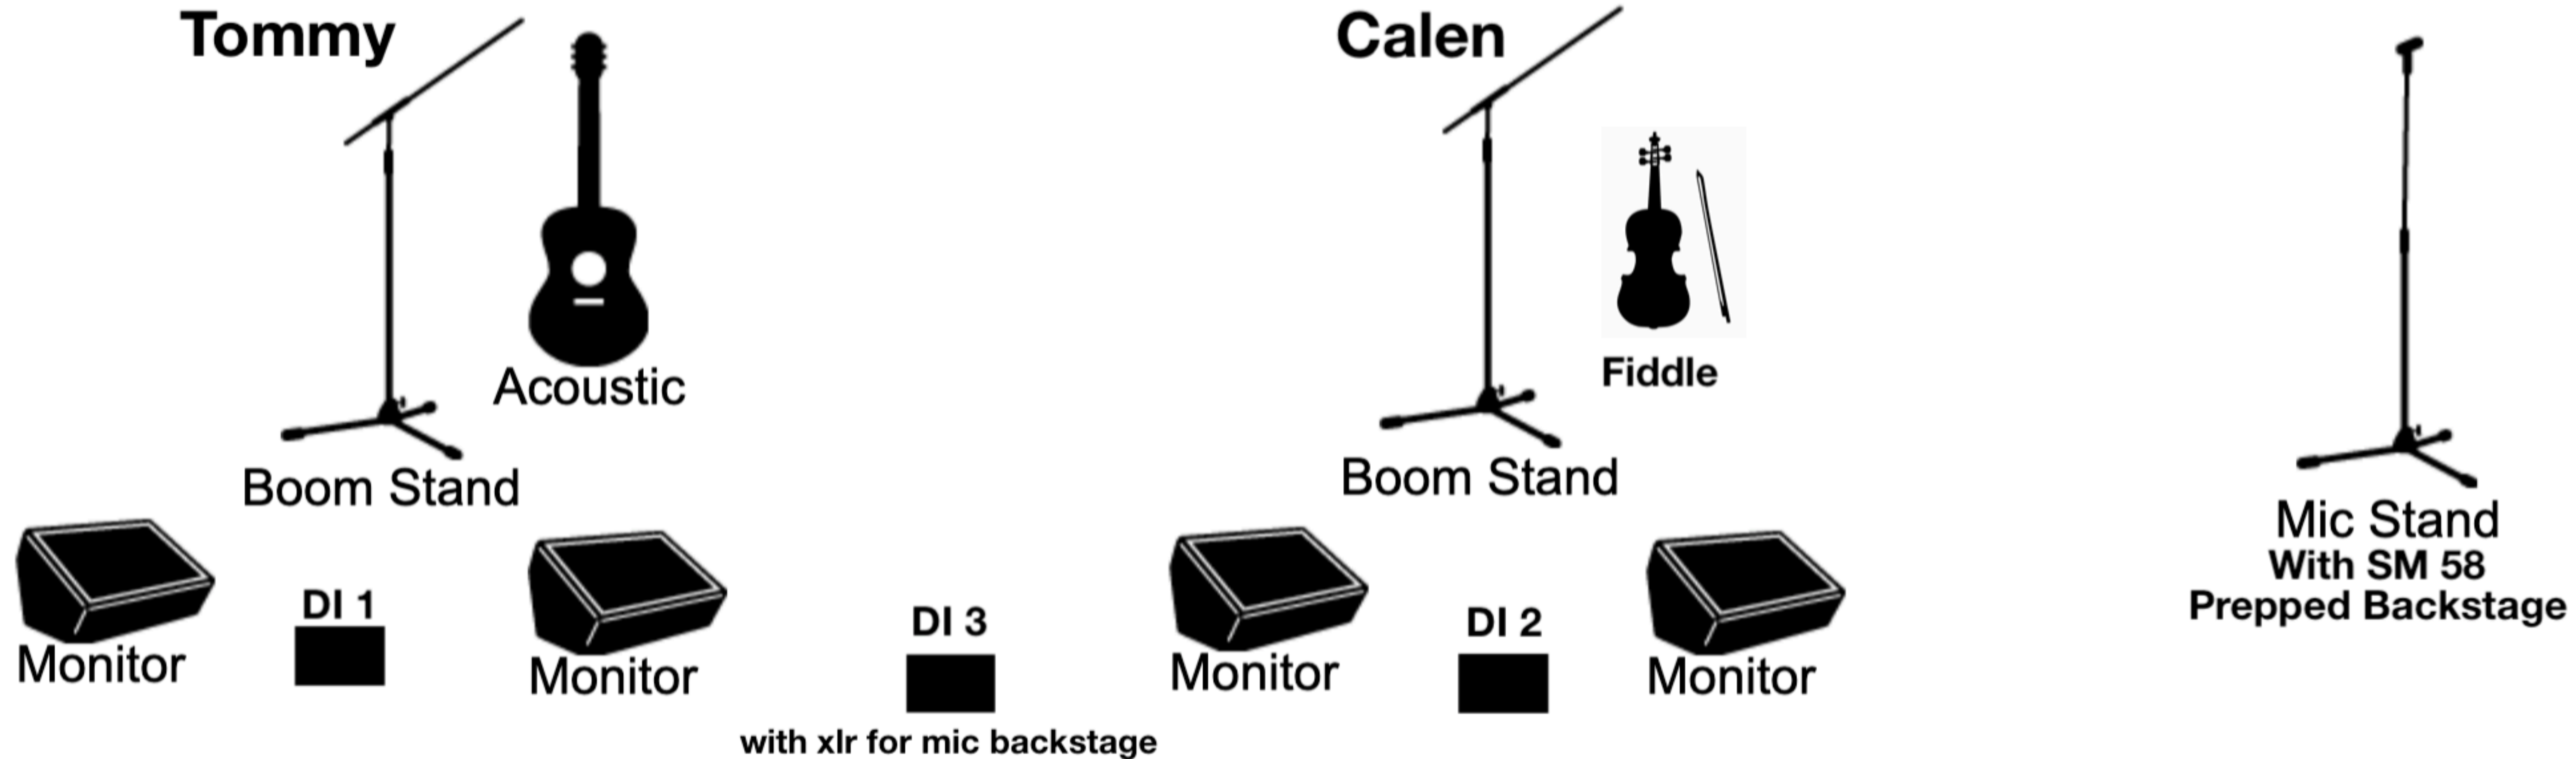

Tommy and Calen Stage Plot

Tommy and Calen - Tech Rider

- 2 x Wireless Vocal Mics
- 2 x Boom Stands For Wireless Mics
- 3 x DIs (1/4 inch inputs)
- 1 x Mic Stand
- 1 x Wired Microphone
- 1 x XLR cable
- 1 x Small Table For Water and Towels
- 2 x Towels
- 2 x Large Water Bottles

Tommy and Calen - Input List

- 1) Tommy's Vocals
- 2) Calen's Vocals
- 3) DI - Tommy's Acoustic Guitar
- 4) DI - Calen's Fiddle
- 5) DI - Loop Pedal (for guest's voice)