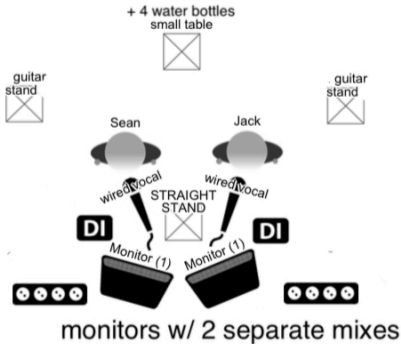

Forever Simon & Garfunkel

DUO – 2 acoustic-electric guitars, 2 vocals

FRONT

Forever Simon & Garfunkel band stage plot

IMPORTANT:
4 separate monitor mixes.
Only WIRED vocal mics.

FRONT