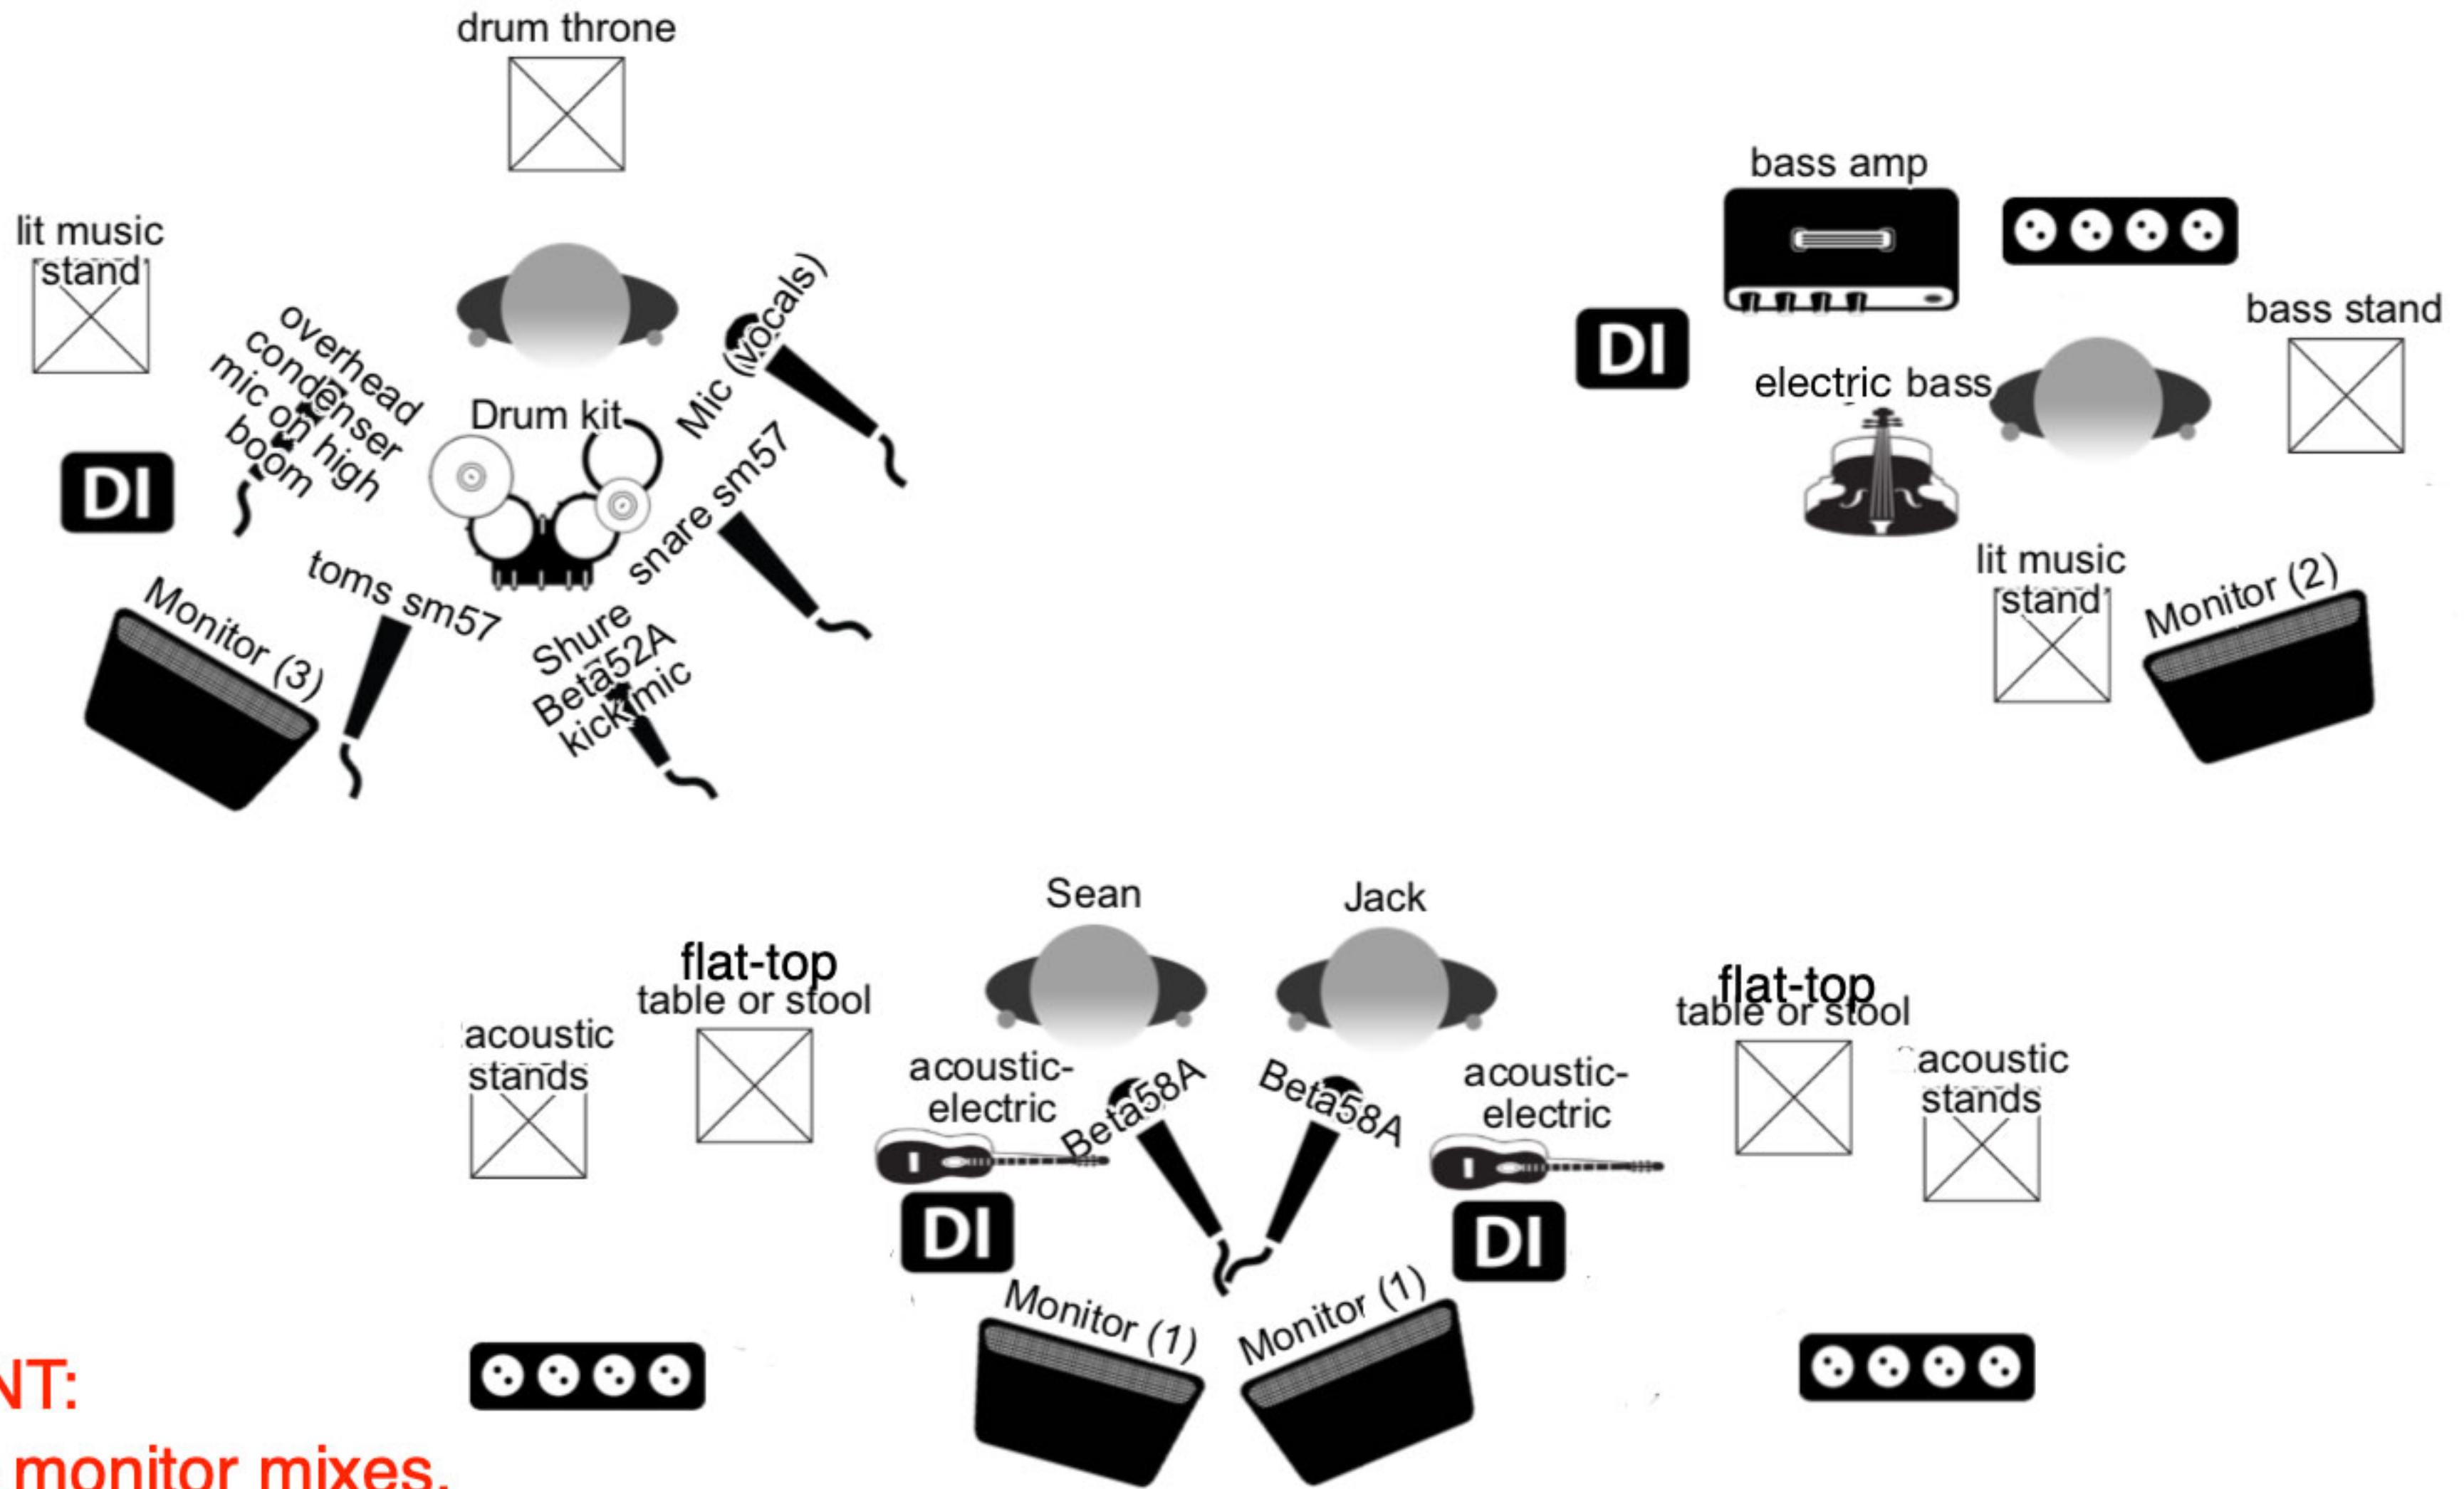

Forever Simon & Garfunkel

DUO – 2 acoustic-electric guitars, 2 vocals

FRONT

Forever Simon & Garfunkel band stage plot

IMPORTANT:
4 separate monitor mixes.
Only WIRED vocal mics.

FRONT