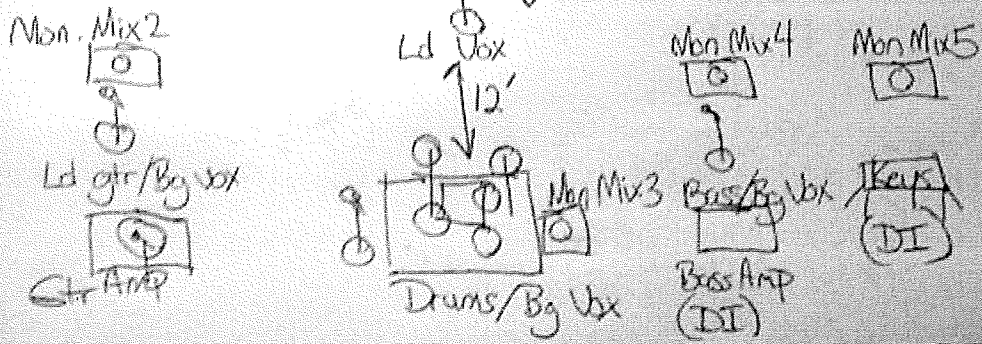

Dwight Stage Plot

1. Lead vocals (DWIGHT)
2. Bg vocals 1 (lead gtr)
3. Bg vocals 2 (drums)
4. Bg vocals 3 (keys)
5. Bg vocals 4 (bass)
6. lead guitar
7. keyboard1 DI
8. keyboard2 DI
9. bass DI
10. kick
11. snare
12. rack toms
13. floor toms
14. OH
15. possibly acoustic DI