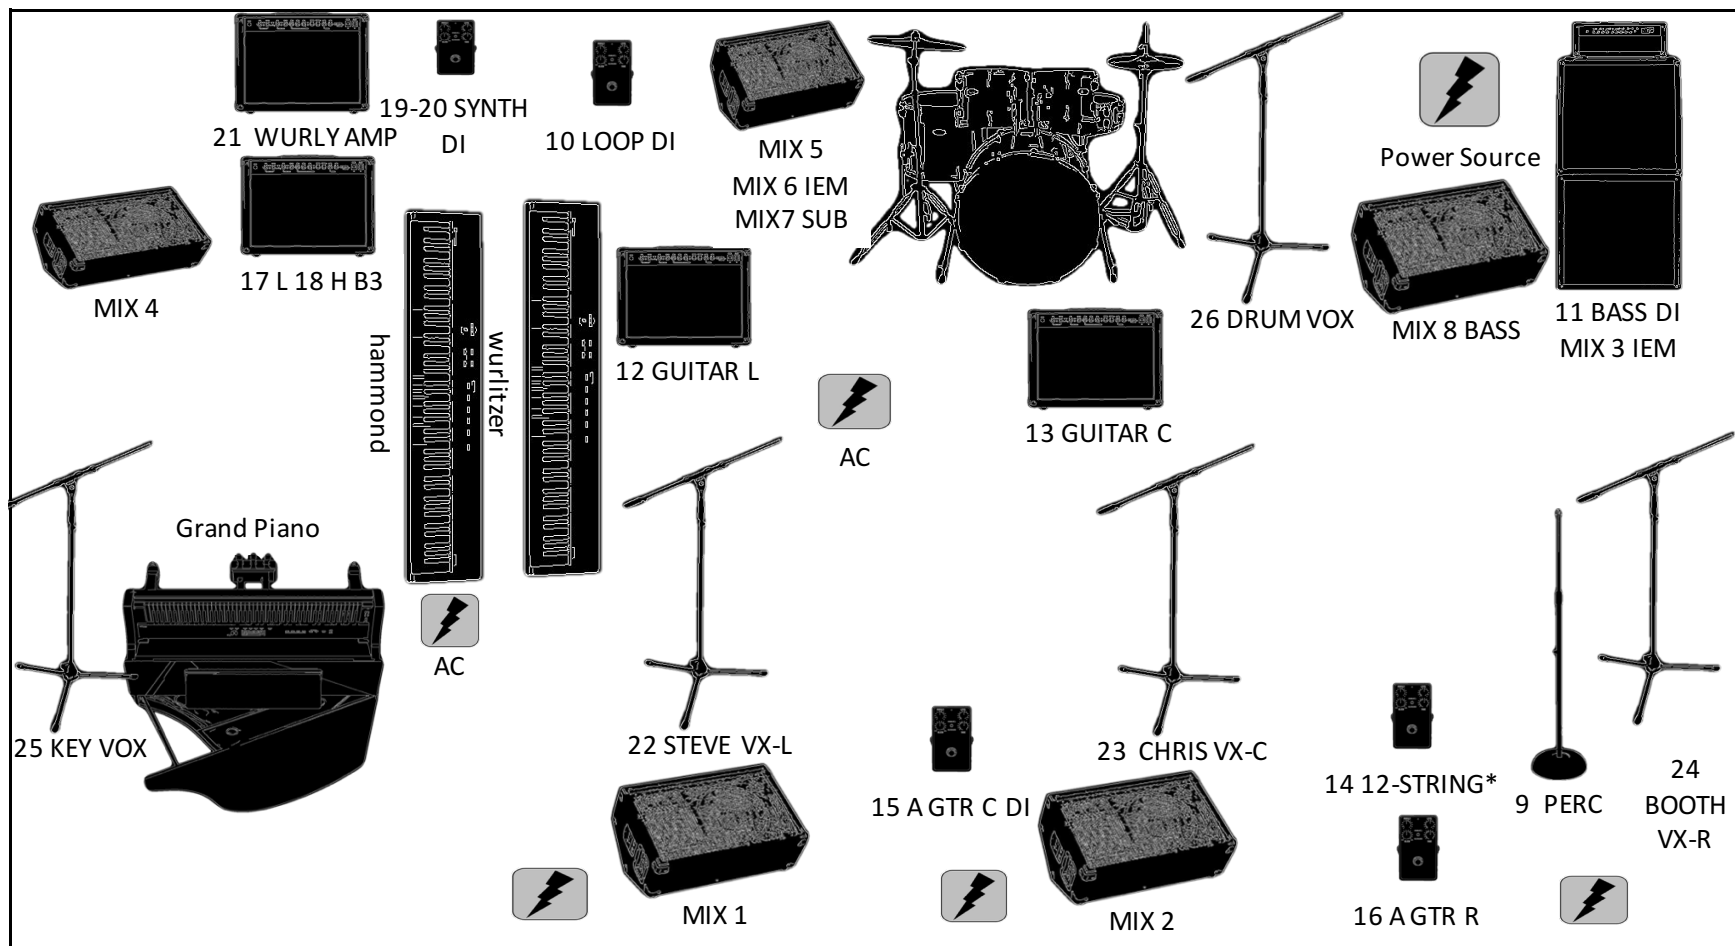

The Breakers Hospitality Rider

- 1). Small cracker/cheese/veggie tray with condiments.
- 2). Coffee & Tea w/ cream, sugar and honey.
- 3). (1) six-pack beer (Mixed of Bud Light & Coors Light)
- 4). (2) six-packs beer (Mixed IPA)
- 5). Assorted Gatorade and bottled water
- 6). Assorted soft drinks (Diet Coke, Coke & Sprite)
- 7). (1) 1lit bottle of Jack Daniels
- 8). Assorted snacks/chips/nuts/fruit
- 9). (8) small stage hand towels.

2nd I cant get by with the Nord electro 5D above

MISC

4 boss pedal tuners

10x 20ft guitar cable

10x 10ft guitar cable

6 guitar stands

4 to 6 guitar boat

2 Tambourines

1 egg shaker

1 large tube shaker

small clip on shelve for mic stand

THE BREAKERS Stage Plot

Inputs

1	KICK SM91 +48	9	PERC. SM57 CLAW	17	B3-LESLIE LOW XLR
2	SNARE TOP SM57 SBOOM	10	LOOP XLR	18	B3-LESLIE HI XLR
3	SNARE BOT 904 CLIP	11	BASS XLR	19	KEYS L XLR
4	HIHAT ATM25 STRAIGHT	12	LEFT GUITAR SM57 CLAW	20	KEYS R XLR
5	RACK 904 CLIP	13	CENTER GUITAR SM57 CLAW	21	WURLITZER SM57 CLAW
6	FLOOR 904 CLIP	14	12 STRING XLR	22	LEFT VOX TALL BOOM
7	0	15	CENTER A-GTR XLR	23	23 Center VOX 24 Right VOX
8	OH-R KM184 TALL BOOM	16	RIGHT A-GTR XLR	24	25 KEY VOX 26 DRUM VOX